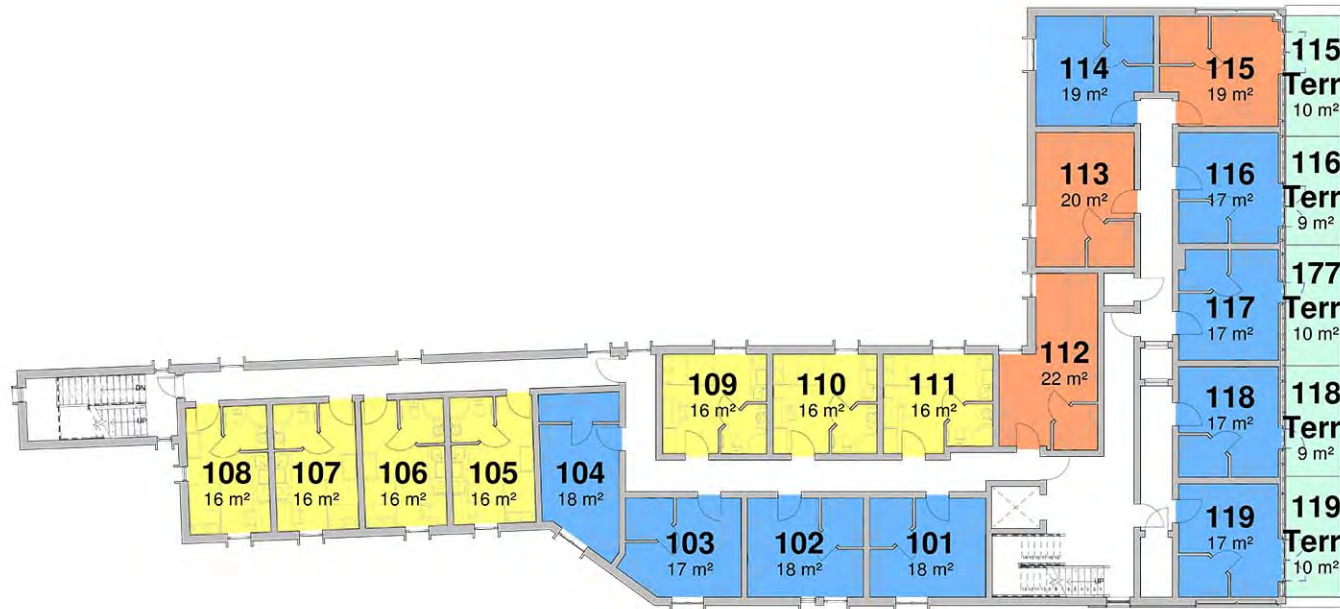

MAKKAH HOUSE

FIRST FLOOR

URB16

- Superior Studio
- Executive Studio

- Deluxe Studio
- Terrace

The Student Lodge
First Class
Accommodation

1