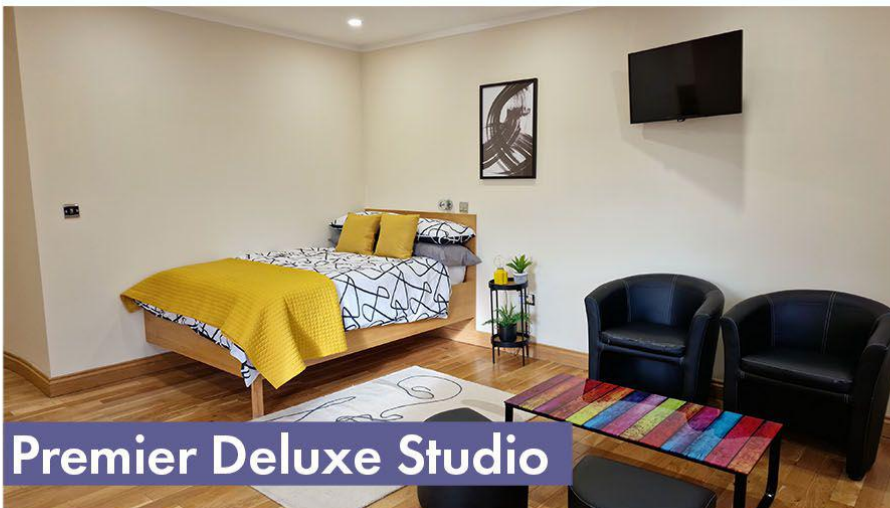

The Student Lodge
First Class
Accommodation

4

Executive Studio

Deluxe Studio

Premier Deluxe Studio

The Student Lodge
First Class
Accommodation

Why Choose The Student Lodge?

As a luxury student accommodation, The Student Lodge boasts a wide range of social spaces and amenities that will help you make new friends within a comfortable, modern environment. The Student Lodge offers an ideal city centre location with amenities on-site and within easy reach.