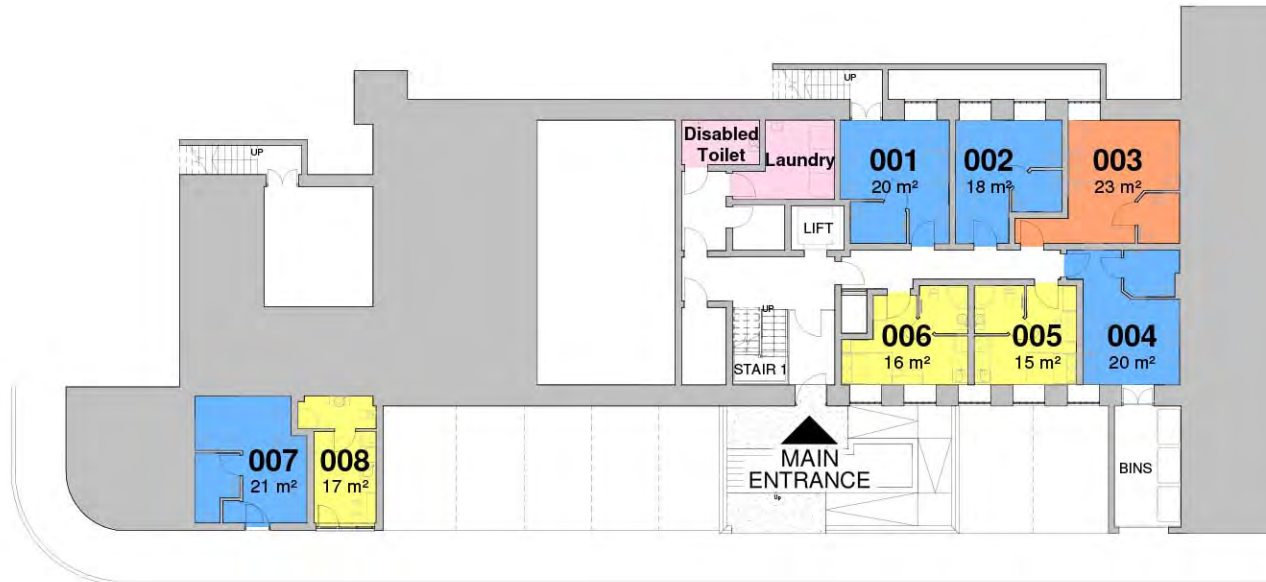

The Student Lodge
First Class
Accommodation

PROVIDENT WORKS

URB12

PROVIDENT WORKS

GROUND FLOOR

URB12

- Superior Studio
- Executive Studio
- Deluxe Studio
- Super Deluxe Studio
- Premier Deluxe Studio
- Communal Amenities

The Student Lodge
First Class
Accommodation

PROVIDENT WORKS

FIRST FLOOR

URB12

- Superior Studio
- Executive Studio
- Deluxe Studio

- Super Deluxe Studio
- Premier Deluxe Studio
- Communal Amenities

The Student Lodge
First Class
Accommodation

1

PROVIDENT WORKS

SECOND FLOOR

URB12

- Superior Studio
- Executive Studio
- Deluxe Studio

- Super Deluxe Studio
- Premier Deluxe Studio
- Communal Amenities

The Student Lodge
First Class
Accommodation

2