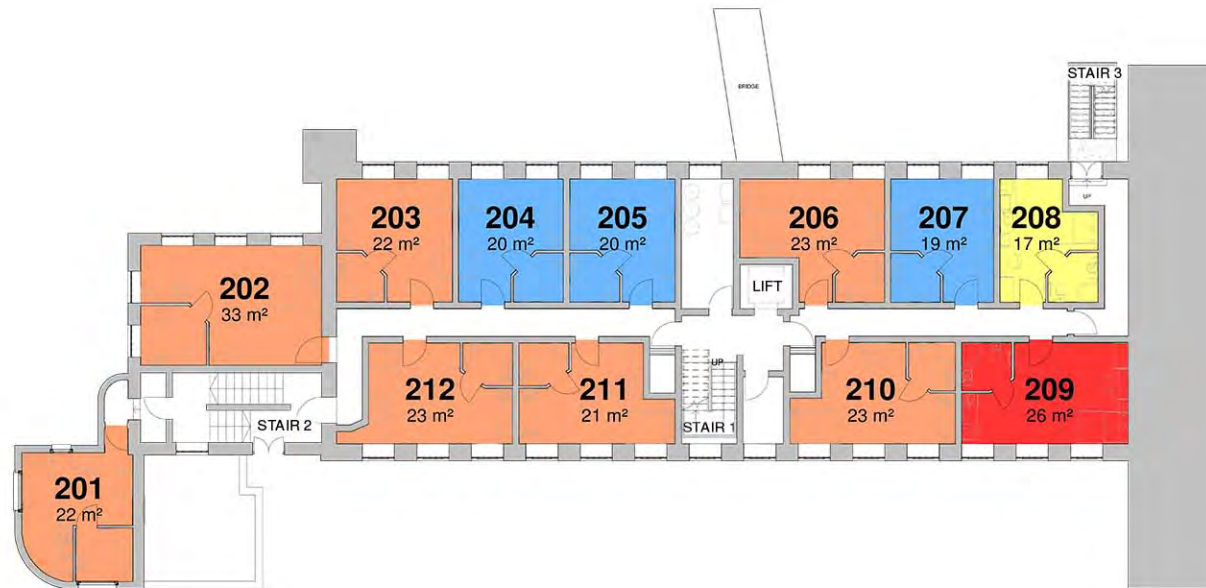

The Student Lodge
First Class
Accommodation

PROVIDENT WORKS

URB12

PROVIDENT WORKS

GROUND FLOOR

URB12

- Superior Studio
- Executive Studio
- Deluxe Studio
- Super Deluxe Studio
- Premier Deluxe Studio
- Communal Amenities

The Student Lodge
First Class
Accommodation

PROVIDENT WORKS

FIRST FLOOR

URB12

- Superior Studio
- Executive Studio
- Deluxe Studio

- Super Deluxe Studio
- Premier Deluxe Studio
- Communal Amenities

The Student Lodge
First Class
Accommodation

1

PROVIDENT WORKS

SECOND FLOOR

URB12

- Superior Studio
- Executive Studio
- Deluxe Studio

- Super Deluxe Studio
- Premier Deluxe Studio
- Communal Amenities

The Student Lodge
First Class
Accommodation

2

FOURTH FLOOR

URB12

- Superior Studio
- Executive Studio
- Deluxe Studio
- Super Deluxe Studio
- Premier Deluxe Studio
- Communal Amenities

The Student Lodge
First Class
Accommodation

4

PROVIDENT WORKS

FIFTH FLOOR