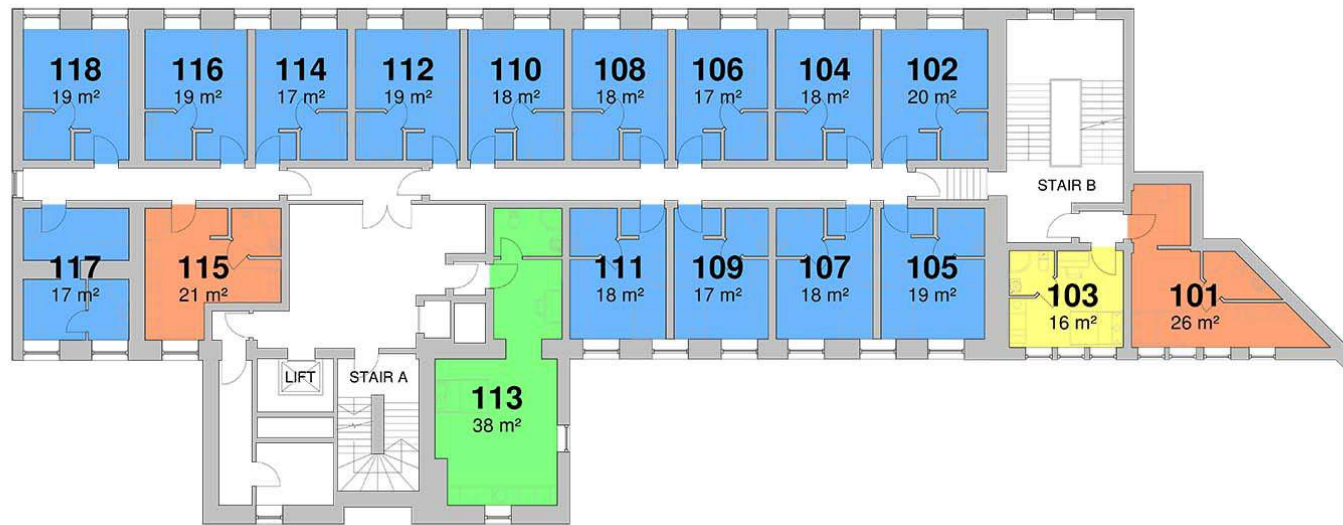

We look forward to meeting you!

CARLTON HOUSE

BASEMENT & GROUND FLOOR

URB2

- Superior Studio
- Executive Studio
- Deluxe Studio
- Communal Amenities
- Super Deluxe Studio
- Premier Deluxe Studio
- Duplex Studio

The Student Lodge
First Class
Accommodation

CARLTON HOUSE

FIRST FLOOR

URB2

- Superior Studio
- Executive Studio
- Deluxe Studio
- Communal Amenities
- Super Deluxe Studio
- Premier Deluxe Studio
- Duplex Studio

The Student Lodge
First Class
Accommodation

1

CARLTON HOUSE

SECOND FLOOR

URB2

- Superior Studio
- Executive Studio
- Deluxe Studio
- Communal Amenities
- Super Deluxe Studio
- Premier Deluxe Studio
- Duplex Studio