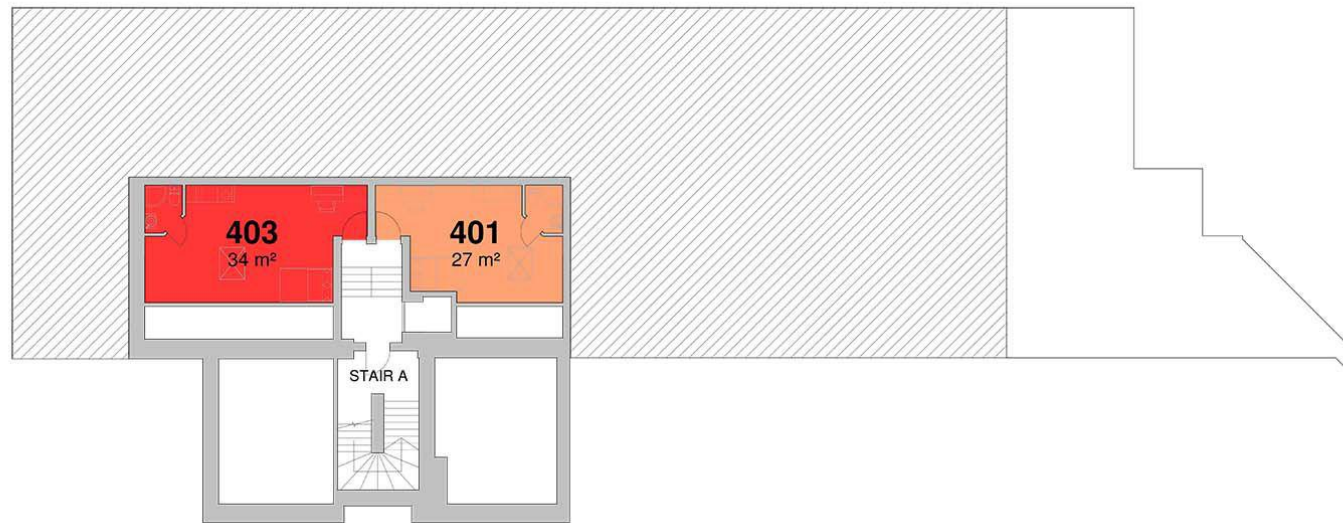

CARLTON HOUSE

FOURTH FLOOR

URB2

- Superior Studio
- Executive Studio
- Deluxe Studio
- Communal Amenities
- Super Deluxe Studio
- Premier Deluxe Studio
- Duplex Studio

The Student Lodge
First Class
Accommodation

4