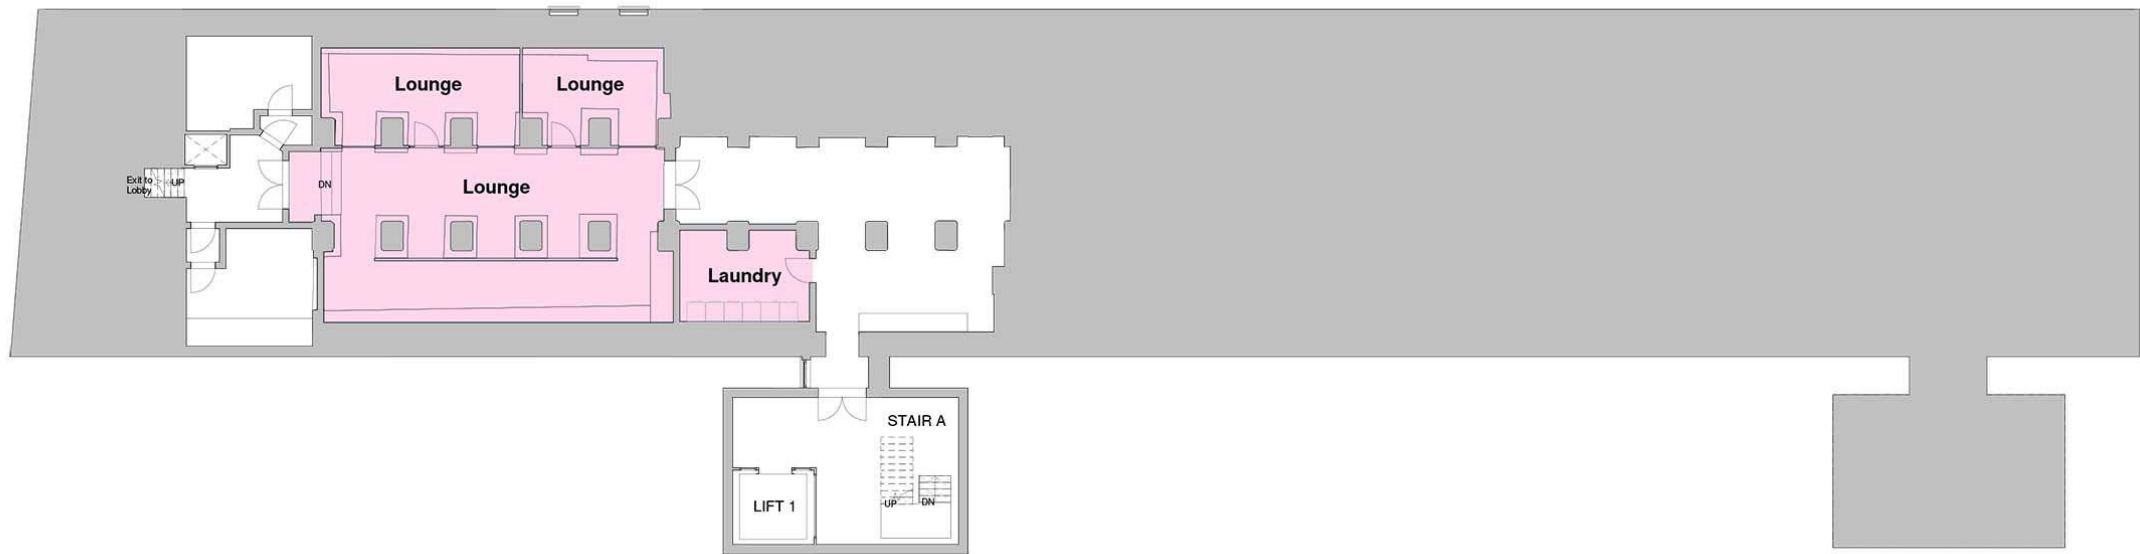

ADAM & BURTON HOUSE

BASEMENT FLOOR

URB6

- Superior Studio
- Executive Studio
- Deluxe Studio
- Communal Amenities
- Super Deluxe Studio
- Premier Deluxe Studio
- Duplex Studio

The Student Lodge
First Class
Accommodation