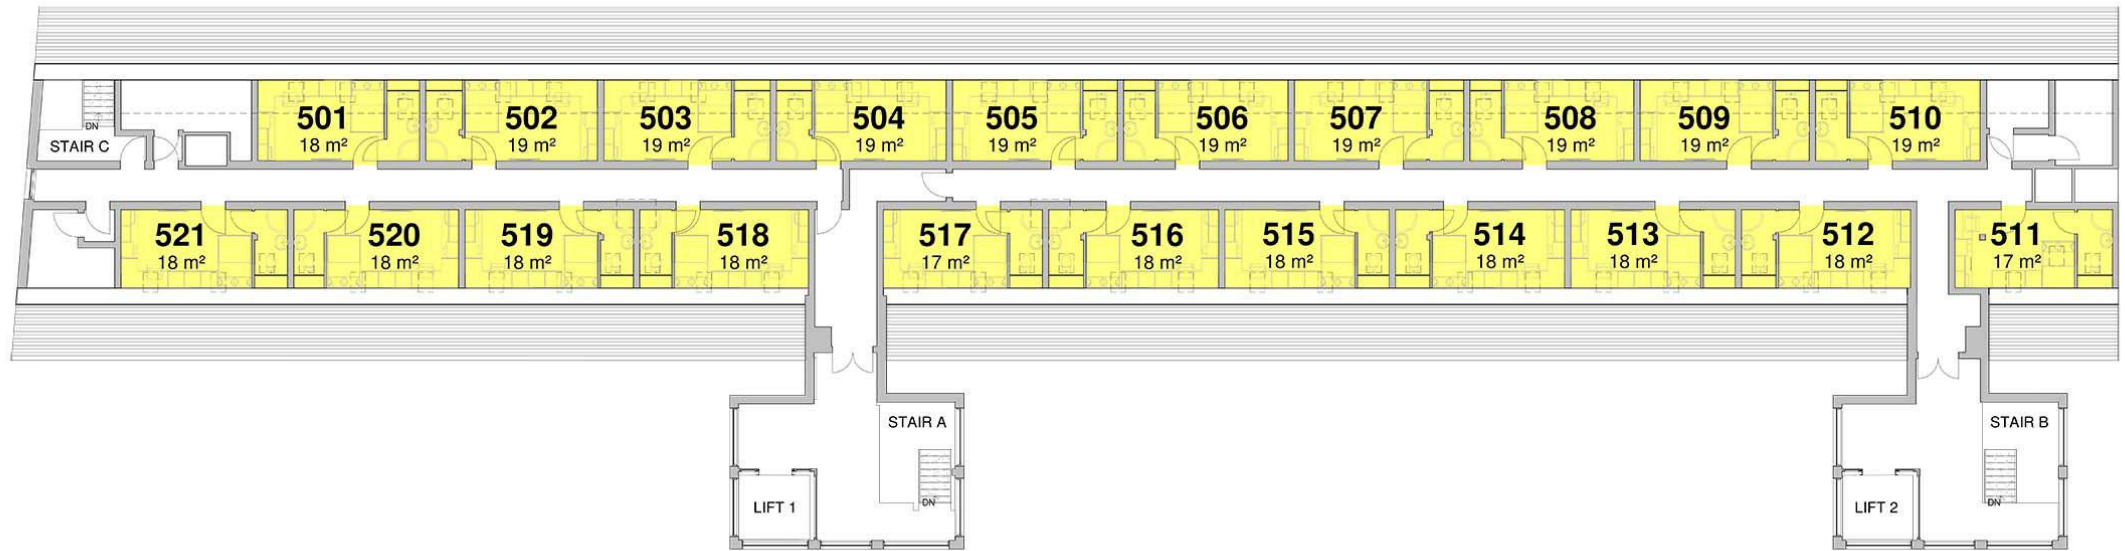

ADAM & BURTON HOUSE

FIFTH FLOOR

URB6

- Superior Studio
- Executive Studio
- Deluxe Studio
- Communal Amenities
- Super Deluxe Studio
- Premier Deluxe Studio
- Duplex Studio

The Student Lodge
First Class
Accommodation

5