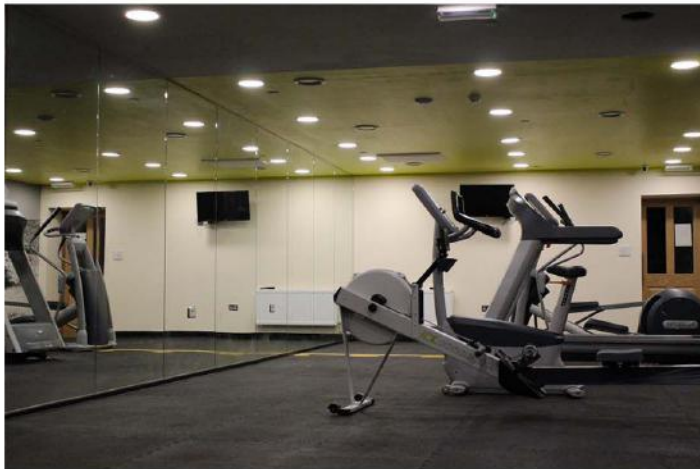

Bills Included

24-7 / 365 Monitored
CCTV & Security

High Specification
Design

24/7 Concierge

24/7 Gym

Cinema Room

Quiet Study Room

Common Room

Costa Coffee

High Speed Internet

Secure Bike Storage

Secure Parcel Room

Social Events

Fob Controlled
Entry System

Content Insurance

The Student Lodge First Class Accommodation

Who we are

If you're looking for Student Accommodation in Nottingham, then look no further. The Student Lodge offers contemporary, high-quality student accommodation in a superb location, chosen for its proximity to universities and access to shops and other facilities to support a student's day-to-day needs.

The Student Lodge is packed with excellent facilities and is fully furnished. All you need to do is turn up, check in and make the place your own.

Our site is managed on a day-to-day basis by experienced hospitality teams chosen for their skills, commitment and passion in providing student care.

We look forward to meeting you!